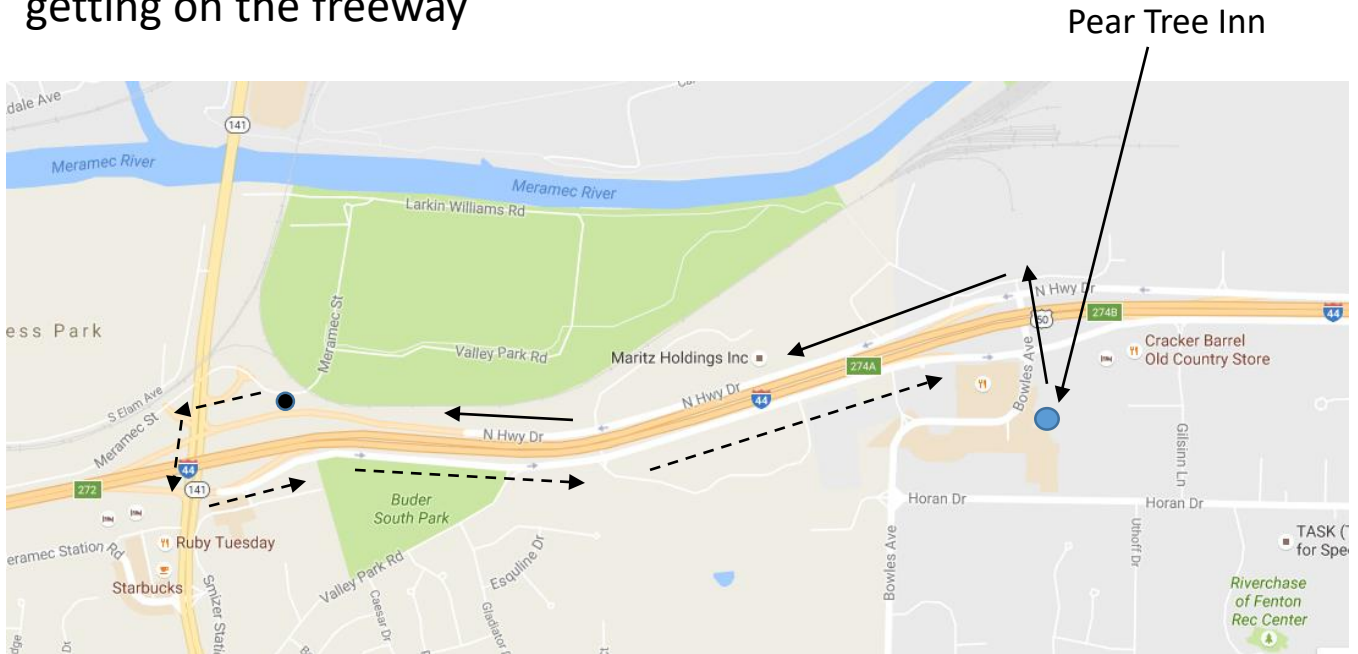

Gateway Arch

Buder Park,  
260 Valley Park, Road,  
Valley Park, MO

Pear Tree Inn,  
1100 S Highway Dr,  
Fenton, MO

SSM St Clare Hospital &  
CVS Pharmacy

Gravois Bluffs Shopping area  
Target, Walmart & Dining  
locations

# Welcome to Valley Park, MO – Home of the Lafayette Esquadrielle CL club – We are glad you are here to fly!

The Roads are under construction so this will give you some suggestions on how to get from the hotel to the Park without getting on the freeway

—————▶  
From the Hotel drive north on Bowles across the freeway  
Turn left onto the service road that follows the freeway, follow that to the round-a-bout and enter the park

-----▶  
From the Park head south on Hwy 141, go under the freeway and turn left on the service road.  
Turn into the hotel area on Bowles Road