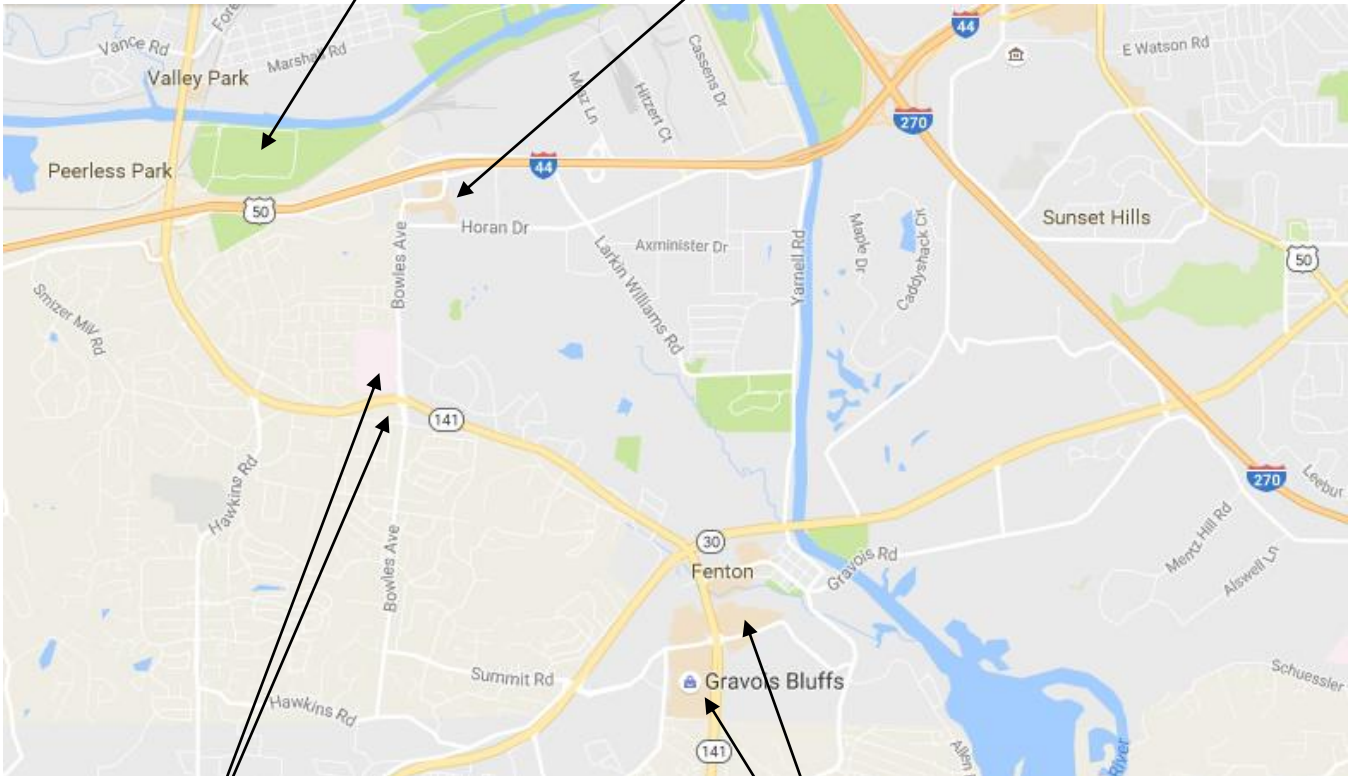

Gateway Arch

### **Best route from the airport to Buder Park / Hotel**

Exit the Airport and head west on I-70

Head south on I-270

Head west on I-44

Exit 274A for the hotel, 272 for Buder Park

Welcome to Valley Park, MO – Home of the Lafayette Esquadriille CL club – We are glad you are here to fly!

Buder Park,  
260 Valley Park, Road,  
Valley Park, MO

Pear Tree Inn,  
1100 S Highway Dr,  
Fenton, MO

SSM St Clare Hospital &  
CVS Pharmacy

Gravois Bluffs Shopping area  
Target, Walmart & Dining  
locations

—————▶  
From the Hotel drive north on Bowles across the freeway  
Turn left onto the service road that follows the freeway, follow that to the round-a-bout and enter the park

-----▶  
From the Park head south on Hwy 141, go under the freeway and turn left on the service road.  
Turn into the hotel area on Bowles Road