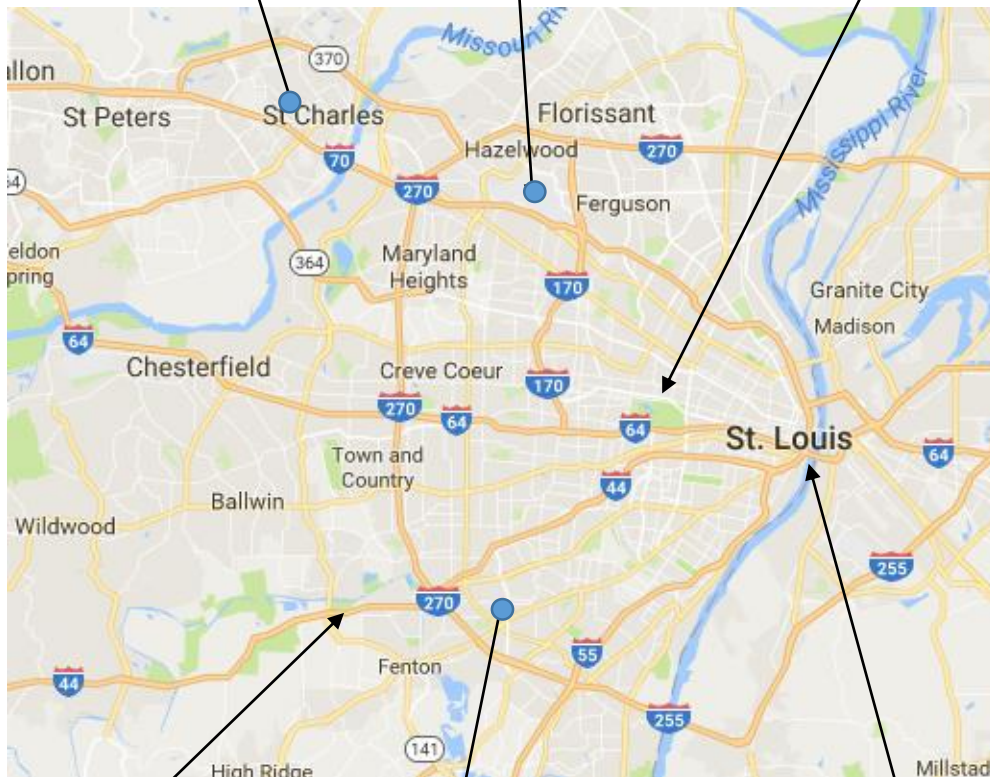

# Lafayette Esquadrielle CL Club

Buder Park, Valley Park, MO

## Local Services and Stores in the area

Mark Twain Hobby Shop  
2793 W. Clay Street, St Charles, MO

Forest Park – The Zoo and  
Museums are free!

Lambert International Airport

Buder Park

Schaefer Hobby Shop  
11659 Gravois Rd. St Louis

Gateway Arch

### **Best route from the airport to Buder Park / Hotel**

Exit the Airport and head west on I-70

Head south on I-270

Head west on I-44

Exit 274A for the hotel, 272 for Buder Park

Welcome to Valley Park, MO – Home of the Lafayette Esquadriille CL club – We are glad you are here to fly!